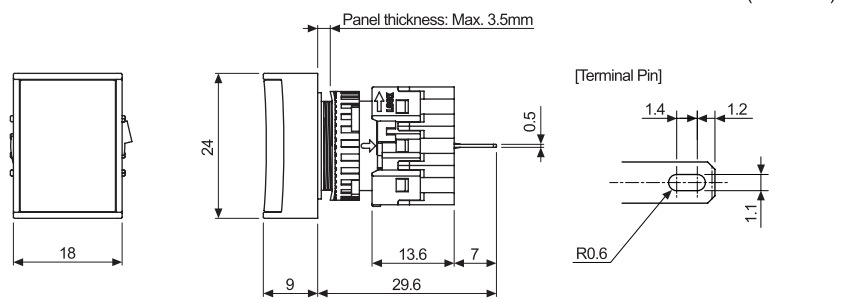

Ø16 Pilot Lights

Ø16 Pilot Lights (L16RR Series)

Type	Appearance	Model	Contact block	LED block
			C contact	DC voltage
Flat round, extended	 L16RR-EY□	L16RR-E□5	—	1 (5VDC)
		L16RR-E□12		1 (12VDC)
		L16RR-E□24		1 (24VDC)
※□ indicates color: R , B , G , Y , W ※The light unit and LED blocks are sold separately. (light unit: bold letters, LED block: regular letters) ※The LED color is the same as the control unit.				
• Dimensions (unit: mm) <div style="display: flex; justify-content: space-around; align-items: flex-start;">    </div> <p style="text-align: right;">※For panel cut-out dimensions, please refer to page A-48.</p>				

Type	Appearance	Model	Contact block	LED block
			C contact	DC voltage
Flat square (half guard), extended	 L16RRS-HG□	L16RRS-H□5	—	1 (5VDC)
		L16RRS-H□12		1 (12VDC)
		L16RRS-H□24		1 (24VDC)
※□ indicates color: R , B , G , Y , W ※The light unit and LED blocks are sold separately. (light unit: bold letters, LED block: regular letters) ※The LED color is the same as the control unit.				
• Dimensions (unit: mm) <div style="display: flex; justify-content: space-around; align-items: flex-start;">    </div> <p style="text-align: right;">※For panel cut-out dimensions, please refer to page A-48.</p>				

LAMP Ø16 Pilot Lights

Type	Appearance	Model	Contact block	LED block
			C contact	DC voltage
Flat rectangular (half guard), extended		L16RRT-H□5	—	1 (5VDC)
		L16RRT-H□12		1 (12VDC)
		L16RRT-H□24		1 (24VDC)

• Dimensions

※For panel cut-out dimensions, please refer to page A-48.

Control Switches

Ø16

Ø22/25

Ø30

□30

Push Button Switches