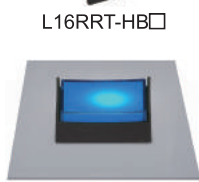

Ø16 Pilot Lights

Ø16 Pilot Lights (L16RR Series)

Type	Appearance	Model	Contact block	LED block
			C contact	DC voltage
Flat round, extended	 L16RR-EY□	L16RR-E□5	—	1 (5VDC)
		L16RR-E□12		1 (12VDC)
		L16RR-E□24		1 (24VDC)
※□ indicates color: R , B , G , Y , W ※The light unit and LED blocks are sold separately. (light unit: bold letters, LED block: regular letters) ※The LED color is the same as the control unit.				
• Dimensions (unit: mm) <div style="display: flex; justify-content: space-around; align-items: flex-start;">    </div> <p style="text-align: right;">※For panel cut-out dimensions, please refer to page A-48.</p>				

Type	Appearance	Model	Contact block	LED block
			C contact	DC voltage
Flat square (half guard), extended	 L16RRS-HG□	L16RRS-H□5	—	1 (5VDC)
		L16RRS-H□12		1 (12VDC)
		L16RRS-H□24		1 (24VDC)
※□ indicates color: R , B , G , Y , W ※The light unit and LED blocks are sold separately. (light unit: bold letters, LED block: regular letters) ※The LED color is the same as the control unit.				
• Dimensions (unit: mm) <div style="display: flex; justify-content: space-around; align-items: flex-start;">    </div> <p style="text-align: right;">※For panel cut-out dimensions, please refer to page A-48.</p>				

LAMP Ø16 Pilot Lights

Type	Appearance	Model	Contact block	LED block
			C contact	DC voltage
Flat rectangular (half guard), extended		L16RRT-H□5	—	1 (5VDC)
		L16RRT-H□12		1 (12VDC)
		L16RRT-H□24		1 (24VDC)

※□ indicates color: **R**, **B**, **G**, **Y**, **W**
 ※The light unit and LED blocks are sold separately.
 (light unit: bold letters, LED block: regular letters)
 ※The LED color is the same as the control unit.